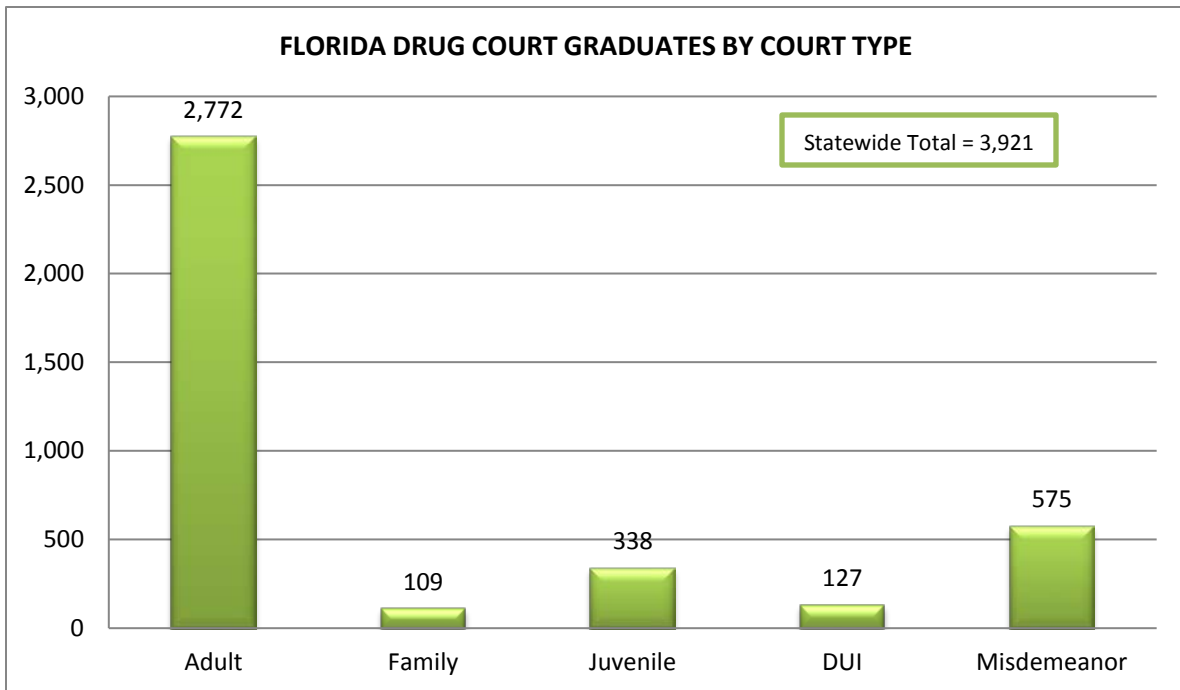

# Florida Drug Court Data Calendar Year 2016